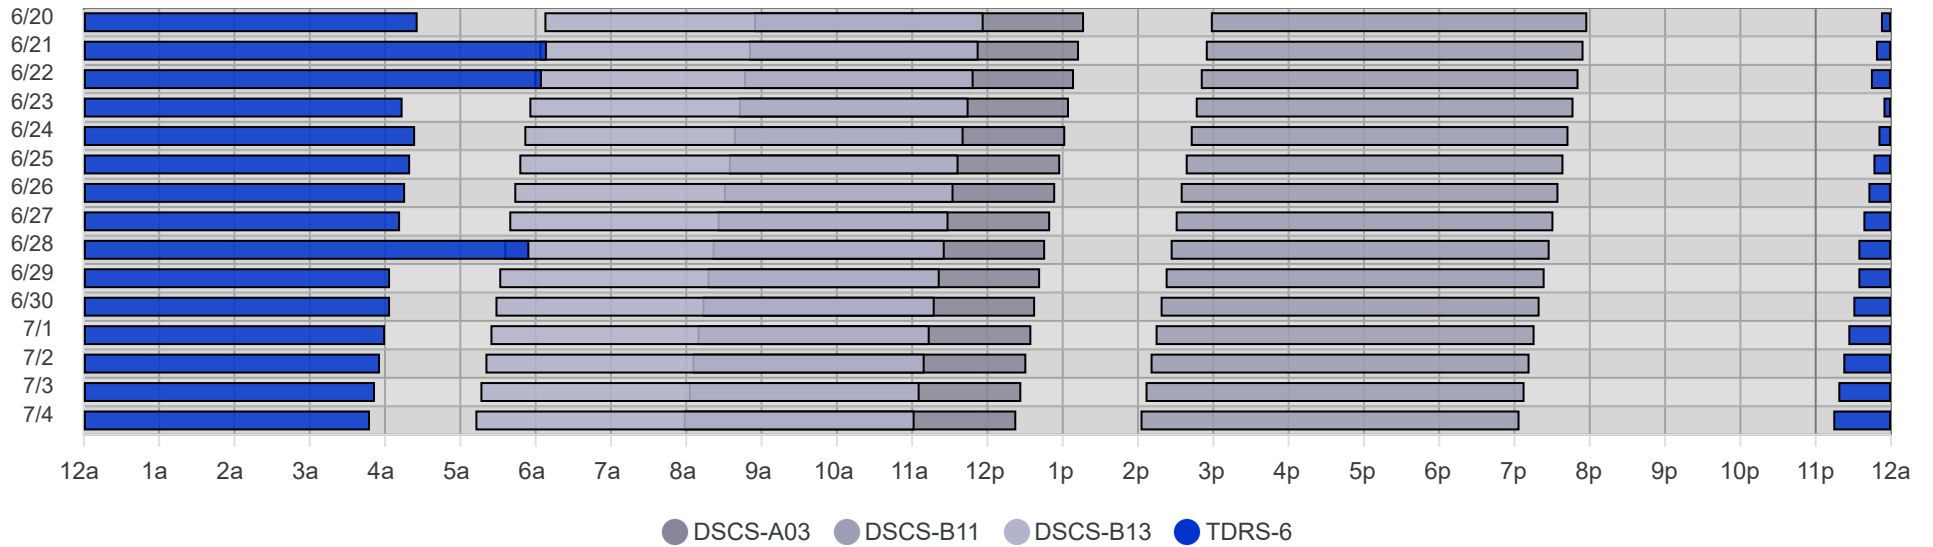

South Pole Satellite Schedule (UTC)

Date	TDRS-6 Pass 1			DSCS-B13 Pass 1			DSCS-B11 Pass 1			DSCS-A03 Pass 1		
	Start	End	Dur	Start	End	Dur	Start	End	Dur	Start	End	Dur
06/20/26	11:52 PM	Jun 21, 6:09 AM	6:17	6:07 AM	11:57 AM	5:50	2:58 PM	7:58 PM	5:00	8:54 AM	1:17 PM	4:23
06/21/26	11:48 PM	Jun 22, 6:05 AM	6:17	6:03 AM	11:53 AM	5:50	2:54 PM	7:55 PM	5:01	8:50 AM	1:13 PM	4:23
06/22/26	11:44 PM	Jun 23, 4:14 AM	4:30	5:59 AM	11:49 AM	5:50	2:50 PM	7:51 PM	5:01	8:46 AM	1:09 PM	4:23
06/23/26	11:54 PM	Jun 24, 4:24 AM	4:30	5:55 AM	11:45 AM	5:50	2:46 PM	7:47 PM	5:01	8:42 AM	1:05 PM	4:23
06/24/26	11:50 PM	Jun 25, 4:20 AM	4:30	5:51 AM	11:41 AM	5:50	2:42 PM	7:43 PM	5:01	8:38 AM	1:02 PM	4:24
06/25/26	11:46 PM	Jun 26, 4:16 AM	4:30	5:47 AM	11:37 AM	5:50	2:38 PM	7:39 PM	5:01	8:34 AM	12:58 PM	4:24
06/26/26	11:42 PM	Jun 27, 4:12 AM	4:30	5:43 AM	11:33 AM	5:50	2:34 PM	7:35 PM	5:01	8:30 AM	12:54 PM	4:24
06/27/26	11:38 PM	Jun 28, 5:55 AM	6:17	5:39 AM	11:29 AM	5:50	2:30 PM	7:31 PM	5:01	8:25 AM	12:50 PM	4:25
06/28/26	11:34 PM	Jun 29, 4:04 AM	4:30	5:35 AM	11:26 AM	5:51	2:26 PM	7:28 PM	5:02	8:21 AM	12:46 PM	4:25
06/29/26	11:34 PM	Jun 30, 4:04 AM	4:30	5:31 AM	11:22 AM	5:51	2:22 PM	7:24 PM	5:02	8:17 AM	12:42 PM	4:25
06/30/26	11:30 PM	Jul 1, 4:00 AM	4:30	5:28 AM	11:18 AM	5:50	2:18 PM	7:20 PM	5:02	8:13 AM	12:38 PM	4:25
07/01/26	11:26 PM	Jul 2, 3:56 AM	4:30	5:24 AM	11:14 AM	5:50	2:14 PM	7:16 PM	5:02	8:09 AM	12:35 PM	4:26
07/02/26	11:22 PM	Jul 3, 3:52 AM	4:30	5:20 AM	11:10 AM	5:50	2:10 PM	7:12 PM	5:02	8:05 AM	12:31 PM	4:26
07/03/26	11:18 PM	Jul 4, 3:48 AM	4:30	5:16 AM	11:06 AM	5:50	2:06 PM	7:08 PM	5:02	8:02 AM	12:27 PM	4:25
07/04/26	11:14 PM	Jul 5, 5:31 AM	6:17	5:12 AM	11:02 AM	5:50	2:02 PM	7:04 PM	5:02	7:58 AM	12:23 PM	4:25