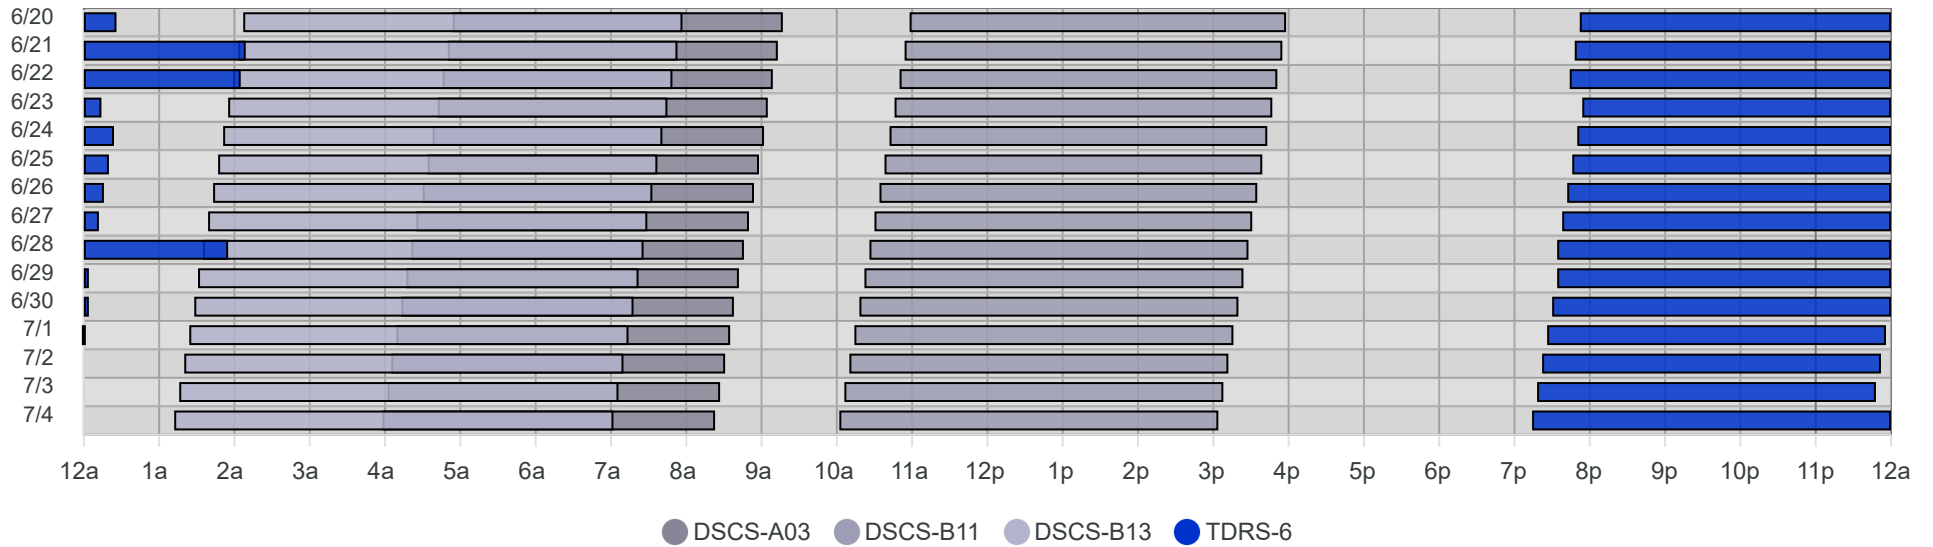

South Pole Satellite Schedule (EDT)

Date	TDRS-6 Pass 1			DSCS-B13 Pass 1			DSCS-B11 Pass 1			DSCS-A03 Pass 1		
	Start	End	Dur	Start	End	Dur	Start	End	Dur	Start	End	Dur
06/20/26	7:52 PM	Jun 21, 2:09 AM	6:17	2:07 AM	7:57 AM	5:50	10:58 AM	3:58 PM	5:00	4:54 AM	9:17 AM	4:23
06/21/26	7:48 PM	Jun 22, 2:05 AM	6:17	2:03 AM	7:53 AM	5:50	10:54 AM	3:55 PM	5:01	4:50 AM	9:13 AM	4:23
06/22/26	7:44 PM	Jun 23, 12:14 AM	4:30	1:59 AM	7:49 AM	5:50	10:50 AM	3:51 PM	5:01	4:46 AM	9:09 AM	4:23
06/23/26	7:54 PM	Jun 24, 12:24 AM	4:30	1:55 AM	7:45 AM	5:50	10:46 AM	3:47 PM	5:01	4:42 AM	9:05 AM	4:23
06/24/26	7:50 PM	Jun 25, 12:20 AM	4:30	1:51 AM	7:41 AM	5:50	10:42 AM	3:43 PM	5:01	4:38 AM	9:02 AM	4:24
06/25/26	7:46 PM	Jun 26, 12:16 AM	4:30	1:47 AM	7:37 AM	5:50	10:38 AM	3:39 PM	5:01	4:34 AM	8:58 AM	4:24
06/26/26	7:42 PM	Jun 27, 12:12 AM	4:30	1:43 AM	7:33 AM	5:50	10:34 AM	3:35 PM	5:01	4:30 AM	8:54 AM	4:24
06/27/26	7:38 PM	Jun 28, 1:55 AM	6:17	1:39 AM	7:29 AM	5:50	10:30 AM	3:31 PM	5:01	4:25 AM	8:50 AM	4:25
06/28/26	7:34 PM	Jun 29, 12:04 AM	4:30	1:35 AM	7:26 AM	5:51	10:26 AM	3:28 PM	5:02	4:21 AM	8:46 AM	4:25
06/29/26	7:34 PM	Jun 30, 12:04 AM	4:30	1:31 AM	7:22 AM	5:51	10:22 AM	3:24 PM	5:02	4:17 AM	8:42 AM	4:25
06/30/26	7:30 PM	Jul 1, 12:00 AM	4:30	1:28 AM	7:18 AM	5:50	10:18 AM	3:20 PM	5:02	4:13 AM	8:38 AM	4:25
07/01/26	7:26 PM	11:56 PM	4:30	1:24 AM	7:14 AM	5:50	10:14 AM	3:16 PM	5:02	4:09 AM	8:35 AM	4:26
07/02/26	7:22 PM	11:52 PM	4:30	1:20 AM	7:10 AM	5:50	10:10 AM	3:12 PM	5:02	4:05 AM	8:31 AM	4:26
07/03/26	7:18 PM	11:48 PM	4:30	1:16 AM	7:06 AM	5:50	10:06 AM	3:08 PM	5:02	4:02 AM	8:27 AM	4:25
07/04/26	7:14 PM	Jul 5, 1:31 AM	6:17	1:12 AM	7:02 AM	5:50	10:02 AM	3:04 PM	5:02	3:58 AM	8:23 AM	4:25