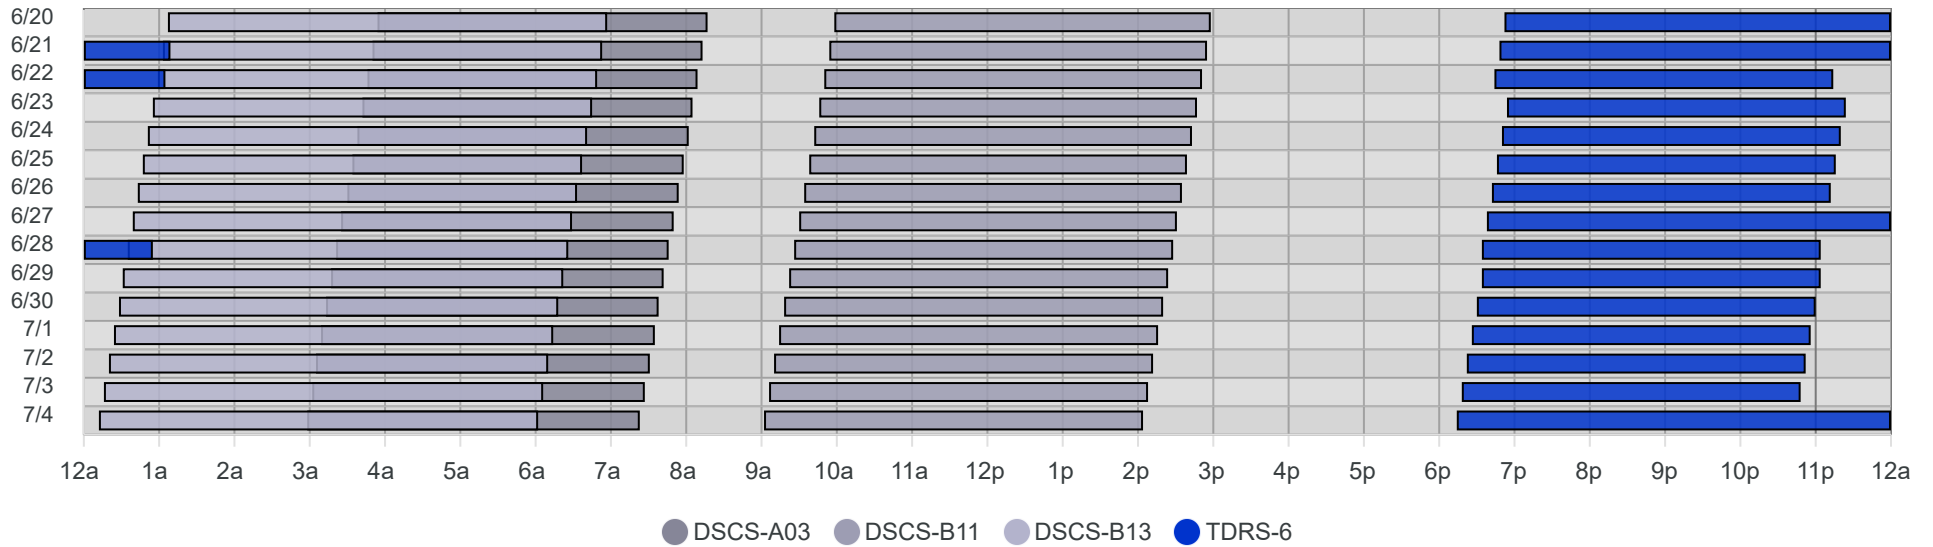

South Pole Satellite Schedule (CDT)

Date	TDRS-6 Pass 1			DSCS-B13 Pass 1			DSCS-B11 Pass 1			DSCS-A03 Pass 1		
	Start	End	Dur	Start	End	Dur	Start	End	Dur	Start	End	Dur
06/20/26	6:52 PM	Jun 21, 1:09 AM	6:17	1:07 AM	6:57 AM	5:50	9:58 AM	2:58 PM	5:00	3:54 AM	8:17 AM	4:23
06/21/26	6:48 PM	Jun 22, 1:05 AM	6:17	1:03 AM	6:53 AM	5:50	9:54 AM	2:55 PM	5:01	3:50 AM	8:13 AM	4:23
06/22/26	6:44 PM	11:14 PM	4:30	12:59 AM	6:49 AM	5:50	9:50 AM	2:51 PM	5:01	3:46 AM	8:09 AM	4:23
06/23/26	6:54 PM	11:24 PM	4:30	12:55 AM	6:45 AM	5:50	9:46 AM	2:47 PM	5:01	3:42 AM	8:05 AM	4:23
06/24/26	6:50 PM	11:20 PM	4:30	12:51 AM	6:41 AM	5:50	9:42 AM	2:43 PM	5:01	3:38 AM	8:02 AM	4:24
06/25/26	6:46 PM	11:16 PM	4:30	12:47 AM	6:37 AM	5:50	9:38 AM	2:39 PM	5:01	3:34 AM	7:58 AM	4:24
06/26/26	6:42 PM	11:12 PM	4:30	12:43 AM	6:33 AM	5:50	9:34 AM	2:35 PM	5:01	3:30 AM	7:54 AM	4:24
06/27/26	6:38 PM	Jun 28, 12:55 AM	6:17	12:39 AM	6:29 AM	5:50	9:30 AM	2:31 PM	5:01	3:25 AM	7:50 AM	4:25
06/28/26	6:34 PM	11:04 PM	4:30	12:35 AM	6:26 AM	5:51	9:26 AM	2:28 PM	5:02	3:21 AM	7:46 AM	4:25
06/29/26	6:34 PM	11:04 PM	4:30	12:31 AM	6:22 AM	5:51	9:22 AM	2:24 PM	5:02	3:17 AM	7:42 AM	4:25
06/30/26	6:30 PM	11:00 PM	4:30	12:28 AM	6:18 AM	5:50	9:18 AM	2:20 PM	5:02	3:13 AM	7:38 AM	4:25
07/01/26	6:26 PM	10:56 PM	4:30	12:24 AM	6:14 AM	5:50	9:14 AM	2:16 PM	5:02	3:09 AM	7:35 AM	4:26
07/02/26	6:22 PM	10:52 PM	4:30	12:20 AM	6:10 AM	5:50	9:10 AM	2:12 PM	5:02	3:05 AM	7:31 AM	4:26
07/03/26	6:18 PM	10:48 PM	4:30	12:16 AM	6:06 AM	5:50	9:06 AM	2:08 PM	5:02	3:02 AM	7:27 AM	4:25
07/04/26	6:14 PM	Jul 5, 12:31 AM	6:17	12:12 AM	6:02 AM	5:50	9:02 AM	2:04 PM	5:02	2:58 AM	7:23 AM	4:25