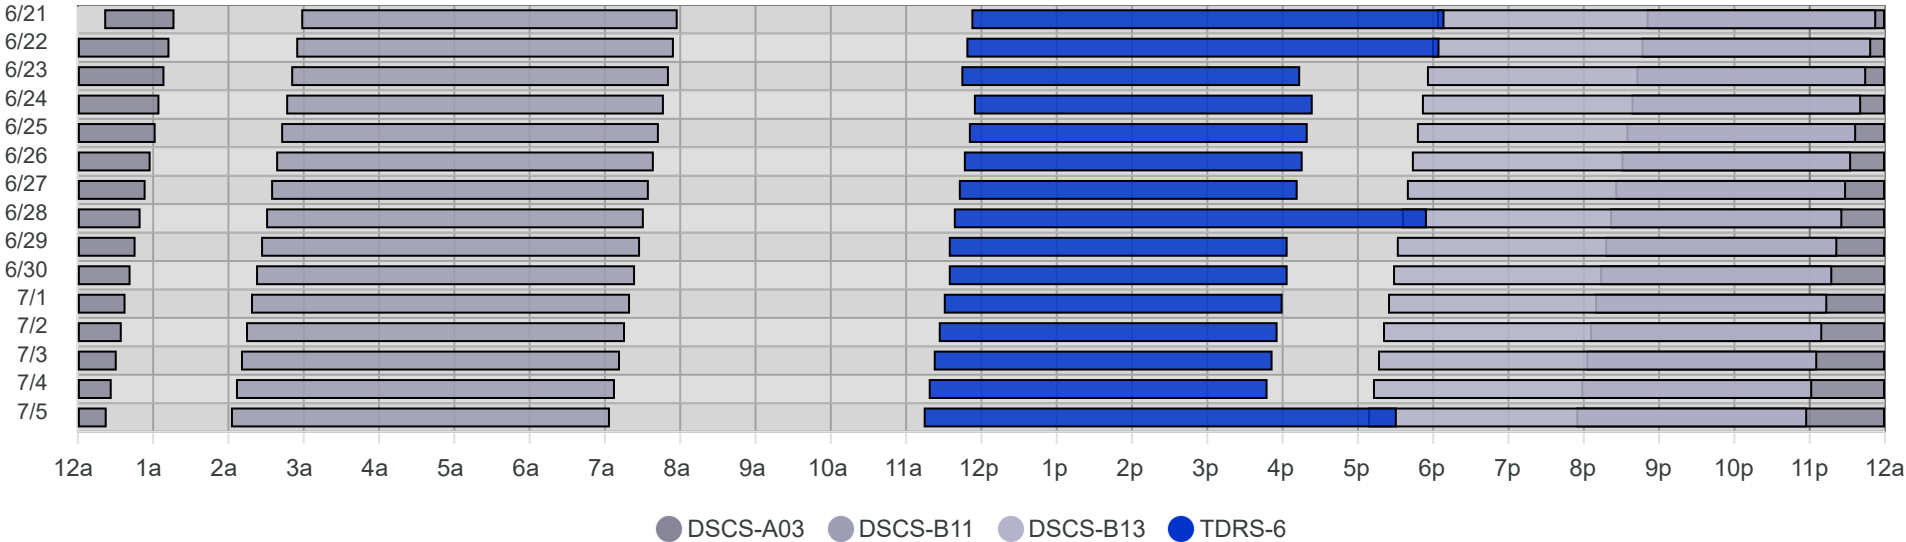

South Pole Satellite Schedule (NZST)

Date	TDRS-6 Pass 1			DSCS-B13 Pass 1			DSCS-B11 Pass 1			DSCS-A03 Pass 1		
	Start	End	Dur	Start	End	Dur	Start	End	Dur	Start	End	Dur
06/21/26	11:52 AM	6:09 PM	6:17	6:03 PM	11:53 PM	5:50	2:58 AM	7:57 AM	4:59	8:50 PM	Jun 22, 1:13 AM	4:23
06/22/26	11:48 AM	6:05 PM	6:17	5:59 PM	11:49 PM	5:50	2:54 AM	7:54 AM	5:00	8:46 PM	Jun 23, 1:09 AM	4:23
06/23/26	11:44 AM	4:14 PM	4:30	5:55 PM	11:45 PM	5:50	2:50 AM	7:51 AM	5:01	8:42 PM	Jun 24, 1:05 AM	4:23
06/24/26	11:54 AM	4:24 PM	4:30	5:51 PM	11:41 PM	5:50	2:46 AM	7:47 AM	5:01	8:38 PM	Jun 25, 1:02 AM	4:24
06/25/26	11:50 AM	4:20 PM	4:30	5:47 PM	11:37 PM	5:50	2:42 AM	7:43 AM	5:01	8:34 PM	Jun 26, 12:58 AM	4:24
06/26/26	11:46 AM	4:16 PM	4:30	5:43 PM	11:33 PM	5:50	2:38 AM	7:38 AM	5:00	8:30 PM	Jun 27, 12:54 AM	4:24
06/27/26	11:42 AM	4:12 PM	4:30	5:39 PM	11:29 PM	5:50	2:34 AM	7:35 AM	5:01	8:25 PM	Jun 28, 12:50 AM	4:25
06/28/26	11:38 AM	5:55 PM	6:17	5:35 PM	11:26 PM	5:51	2:30 AM	7:31 AM	5:01	8:21 PM	Jun 29, 12:46 AM	4:25
06/29/26	11:34 AM	4:04 PM	4:30	5:31 PM	11:22 PM	5:51	2:26 AM	7:28 AM	5:02	8:17 PM	Jun 30, 12:42 AM	4:25
06/30/26	11:34 AM	4:04 PM	4:30	5:28 PM	11:17 PM	5:49	2:22 AM	7:24 AM	5:02	8:13 PM	Jul 1, 12:38 AM	4:25
07/01/26	11:30 AM	4:00 PM	4:30	5:24 PM	11:14 PM	5:50	2:17 AM	7:20 AM	5:02	8:09 PM	Jul 2, 12:35 AM	4:26
07/02/26	11:26 AM	3:56 PM	4:30	5:20 PM	11:10 PM	5:50	2:14 AM	7:16 AM	5:02	8:04 PM	Jul 3, 12:31 AM	4:26
07/03/26	11:22 AM	3:52 PM	4:30	5:16 PM	11:06 PM	5:50	2:10 AM	7:12 AM	5:02	8:01 PM	Jul 4, 12:27 AM	4:25
07/04/26	11:18 AM	3:48 PM	4:30	5:12 PM	11:01 PM	5:49	2:06 AM	7:08 AM	5:02	7:57 PM	Jul 5, 12:23 AM	4:25
07/05/26	11:14 AM	5:31 PM	6:17	5:07 PM	10:57 PM	5:50	2:01 AM	7:04 AM	5:02	7:54 PM	Jul 6, 12:19 AM	4:25