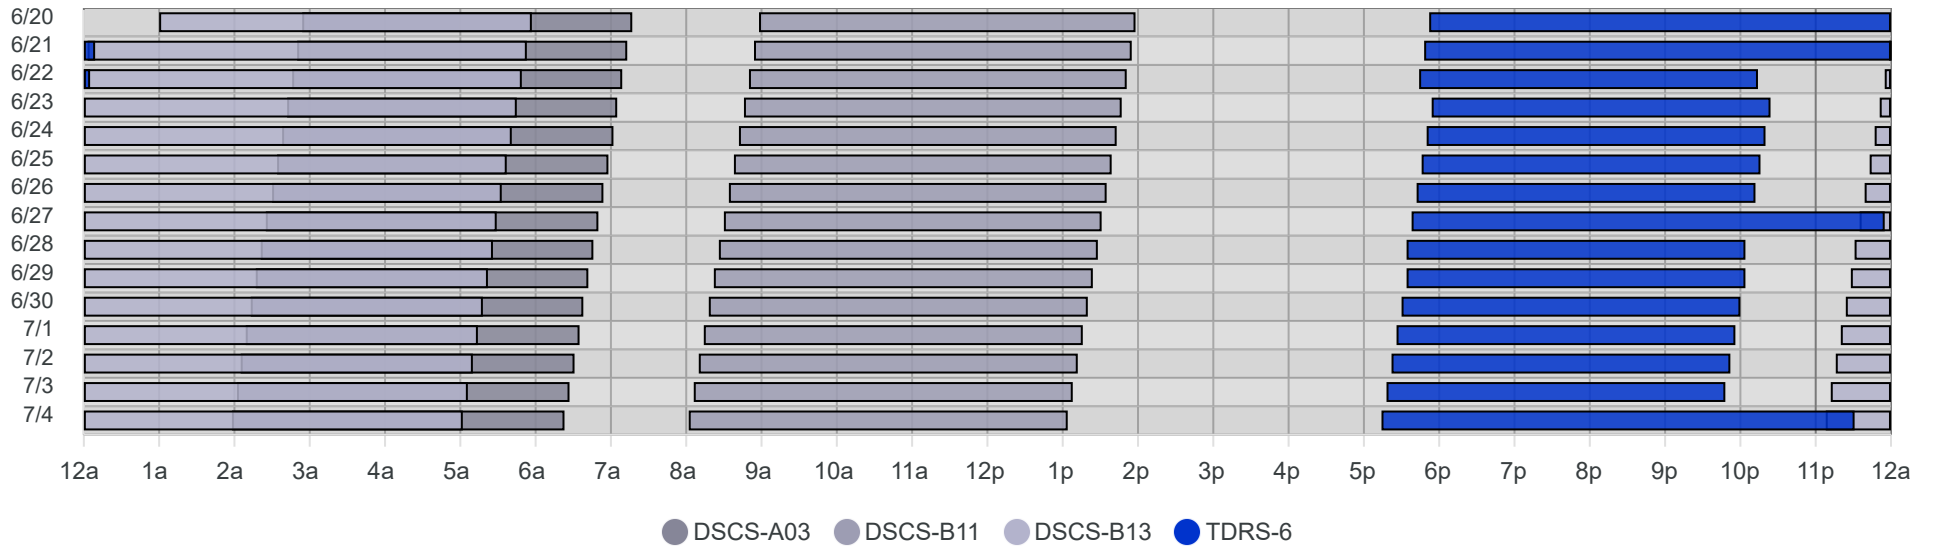

South Pole Satellite Schedule (MDT)

	TDRS-6 Pass 1			DSCS-B13 Pass 1			DSCS-B13 Pass 2			Total	DSCS-B11 Pass 1			DSCS-A03 Pass 1		
Date	Start	End	Dur	Start	End	Dur	Start	End	Dur	Dur	Start	End	Dur	Start	End	Dur
06/20/26	5:52 PM	Jun 21, 12:09 AM	6:17	1:00 AM	5:57 AM	4:57	No Pass			4:57	8:58 AM	1:58 PM	5:00	2:54 AM	7:17 AM	4:23
06/21/26	5:48 PM	Jun 22, 12:05 AM	6:17	12:03 AM	5:53 AM	5:50	11:59 PM	Jun 22, 5:49 AM	5:50	10:100	8:54 AM	1:55 PM	5:01	2:49 AM	7:13 AM	4:23
06/22/26	5:44 PM	10:14 PM	4:30	11:55 PM	Jun 23, 5:45 AM	5:50	No Pass			5:50	8:49 AM	1:51 PM	5:01	2:46 AM	7:09 AM	4:23
06/23/26	5:54 PM	10:24 PM	4:30	11:51 PM	Jun 24, 5:41 AM	5:50	No Pass			5:50	8:46 AM	1:47 PM	5:01	2:42 AM	7:05 AM	4:23
06/24/26	5:50 PM	10:20 PM	4:30	11:46 PM	Jun 25, 5:36 AM	5:50	No Pass			5:50	8:42 AM	1:43 PM	5:01	2:38 AM	7:02 AM	4:24
06/25/26	5:46 PM	10:16 PM	4:30	11:43 PM	Jun 26, 5:33 AM	5:50	No Pass			5:50	8:38 AM	1:39 PM	5:01	2:33 AM	6:58 AM	4:24
06/26/26	5:42 PM	10:12 PM	4:30	11:39 PM	Jun 27, 5:29 AM	5:50	No Pass			5:50	8:33 AM	1:35 PM	5:01	2:30 AM	6:54 AM	4:24
06/27/26	5:38 PM	11:55 PM	6:17	11:35 PM	Jun 28, 5:26 AM	5:51	No Pass			5:51	8:30 AM	1:31 PM	5:01	2:25 AM	6:50 AM	4:25
06/28/26	5:34 PM	10:04 PM	4:30	11:30 PM	Jun 29, 5:22 AM	5:51	No Pass			5:51	8:26 AM	1:28 PM	5:02	2:20 AM	6:46 AM	4:25
06/29/26	5:34 PM	10:04 PM	4:30	11:28 PM	Jun 30, 5:17 AM	5:49	No Pass			5:49	8:22 AM	1:24 PM	5:02	2:17 AM	6:42 AM	4:25
06/30/26	5:30 PM	10:00 PM	4:30	11:24 PM	Jul 1, 5:14 AM	5:50	No Pass			5:50	8:17 AM	1:20 PM	5:02	2:13 AM	6:38 AM	4:25
07/01/26	5:26 PM	9:56 PM	4:30	11:20 PM	Jul 2, 5:10 AM	5:50	No Pass			5:50	8:14 AM	1:16 PM	5:02	2:09 AM	6:35 AM	4:26
07/02/26	5:22 PM	9:52 PM	4:30	11:16 PM	Jul 3, 5:06 AM	5:50	No Pass			5:50	8:10 AM	1:12 PM	5:02	2:04 AM	6:31 AM	4:26
07/03/26	5:18 PM	9:48 PM	4:30	11:12 PM	Jul 4, 5:01 AM	5:49	No Pass			5:49	8:06 AM	1:08 PM	5:02	2:01 AM	6:27 AM	4:25
07/04/26	5:14 PM	11:31 PM	6:17	11:08 PM	Jul 5, 4:58 AM	5:50	No Pass			5:50	8:01 AM	1:04 PM	5:02	1:58 AM	6:23 AM	4:25