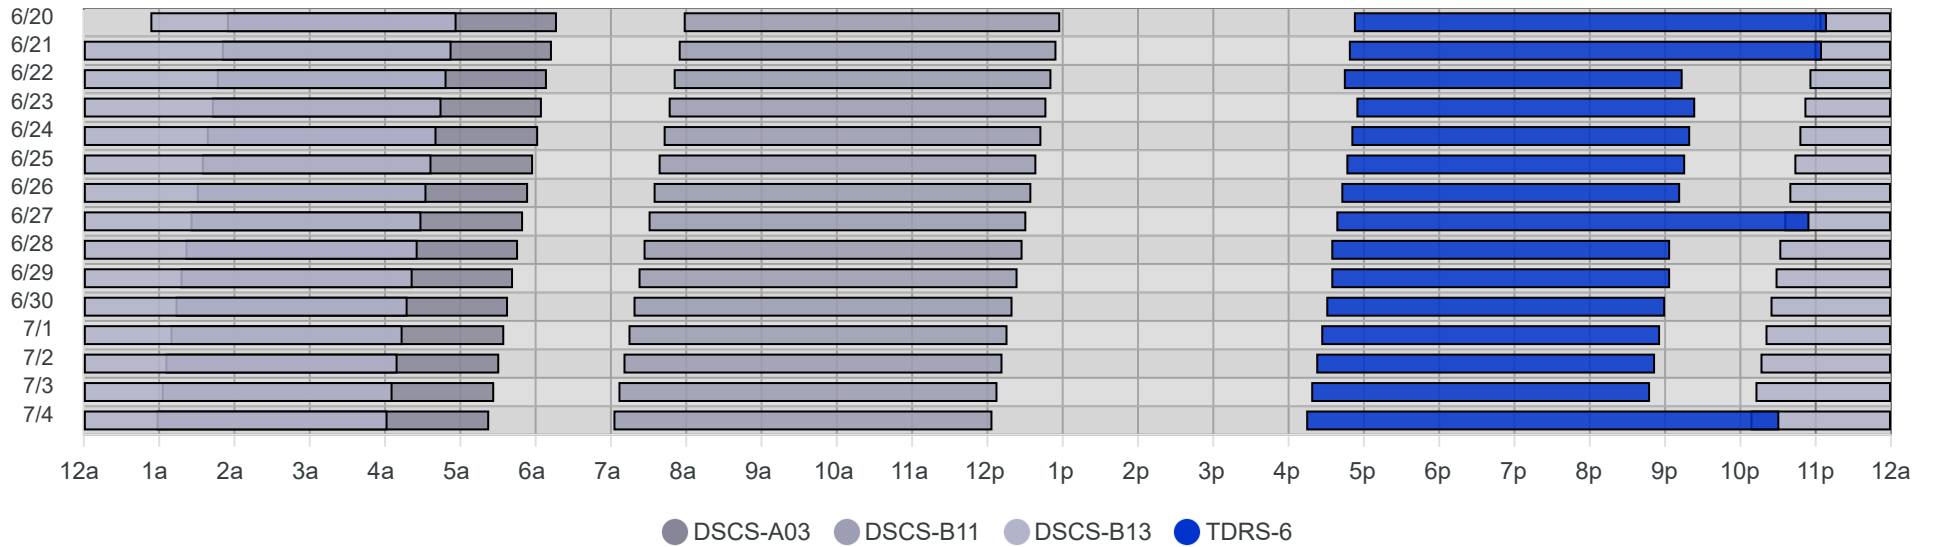

South Pole Satellite Schedule (PDT)

Date	TDRS-6 Pass 1			DSCS-B13 Pass 1			DSCS-B11 Pass 1			DSCS-A03 Pass 1		
	Start	End	Dur	Start	End	Dur	Start	End	Dur	Start	End	Dur
06/20/26	4:52 PM	11:09 PM	6:17	11:03 PM	Jun 21, 4:53 AM	5:50	7:58 AM	12:58 PM	5:00	1:54 AM	6:17 AM	4:23
06/21/26	4:48 PM	11:05 PM	6:17	10:59 PM	Jun 22, 4:49 AM	5:50	7:54 AM	12:55 PM	5:01	1:50 AM	6:13 AM	4:23
06/22/26	4:44 PM	9:14 PM	4:30	10:55 PM	Jun 23, 4:45 AM	5:50	7:50 AM	12:51 PM	5:01	1:46 AM	6:09 AM	4:23
06/23/26	4:54 PM	9:24 PM	4:30	10:51 PM	Jun 24, 4:41 AM	5:50	7:46 AM	12:47 PM	5:01	1:42 AM	6:05 AM	4:23
06/24/26	4:50 PM	9:20 PM	4:30	10:47 PM	Jun 25, 4:37 AM	5:50	7:42 AM	12:43 PM	5:01	1:38 AM	6:02 AM	4:24
06/25/26	4:46 PM	9:16 PM	4:30	10:43 PM	Jun 26, 4:33 AM	5:50	7:38 AM	12:39 PM	5:01	1:34 AM	5:58 AM	4:24
06/26/26	4:42 PM	9:12 PM	4:30	10:39 PM	Jun 27, 4:29 AM	5:50	7:34 AM	12:35 PM	5:01	1:30 AM	5:54 AM	4:24
06/27/26	4:38 PM	10:55 PM	6:17	10:35 PM	Jun 28, 4:26 AM	5:51	7:30 AM	12:31 PM	5:01	1:25 AM	5:50 AM	4:25
06/28/26	4:34 PM	9:04 PM	4:30	10:31 PM	Jun 29, 4:22 AM	5:51	7:26 AM	12:28 PM	5:02	1:21 AM	5:46 AM	4:25
06/29/26	4:34 PM	9:04 PM	4:30	10:28 PM	Jun 30, 4:18 AM	5:50	7:22 AM	12:24 PM	5:02	1:17 AM	5:42 AM	4:25
06/30/26	4:30 PM	9:00 PM	4:30	10:24 PM	Jul 1, 4:14 AM	5:50	7:18 AM	12:20 PM	5:02	1:13 AM	5:38 AM	4:25
07/01/26	4:26 PM	8:56 PM	4:30	10:20 PM	Jul 2, 4:10 AM	5:50	7:14 AM	12:16 PM	5:02	1:09 AM	5:35 AM	4:26
07/02/26	4:22 PM	8:52 PM	4:30	10:16 PM	Jul 3, 4:06 AM	5:50	7:10 AM	12:12 PM	5:02	1:05 AM	5:31 AM	4:26
07/03/26	4:18 PM	8:48 PM	4:30	10:12 PM	Jul 4, 4:02 AM	5:50	7:06 AM	12:08 PM	5:02	1:02 AM	5:27 AM	4:25
07/04/26	4:14 PM	10:31 PM	6:17	10:08 PM	Jul 5, 3:58 AM	5:50	7:02 AM	12:04 PM	5:02	12:58 AM	5:23 AM	4:25